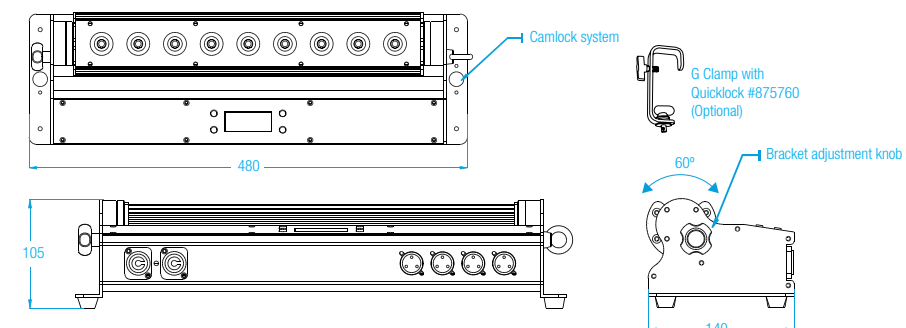

LEDWASH CW-WW

COMPACT WASH FIXTURE

COLD & WARM WHITE LEDS

The CLF LEDwash CW-WW is a compact wash fixture with a unique and distinctive design. The horizontal head can be manually adjusted 60°. Combined with the 50° beam angle of the lens, the LEDwash is the perfect solution for illuminating large surfaces like walls, curtains and horizons. It is also possible to make the edge of the beam more diffused by using the included frost lens. The low and compact housing makes the fixture hardly noticeable. The fixture can be placed on the floor or mounted to truss structures by using the unique CLF quicklock system. This hanging system is easy to use and time-saving.

The CLF LEDwash contains 9 specially selected LEDs which provide cold and warm white with a CRI > 90. The powerful LEDs provide extremely high output and ensure flicker-free operation for all types of TV and camera use. Warm and cold white control between 2,800K and 6,500K and dimming can be adjusted in 3 different DMX modes or by using the on-board menu. The fixture contains both powerCON in and out and can be connected with 3-pin and 5-pin XLR.

FACTSHEET

DMX channels	2, 3 or 7 channels
Beam angle	50°
Power supply	100 - 240 VAC
Power consumption	Max. 65 Watt
Cooling	Low noise fan
DMX connection	3 & 5p XLR in & out
Dimensions	480 x 140 x 105 mm (lxwxh)
Weight	3,5 Kg
Certification	CE, RoHS
Item number	156300
Included items	Power cable, Frost & Clear lens
IP rating	IP22
Optional accessories	Flightcase